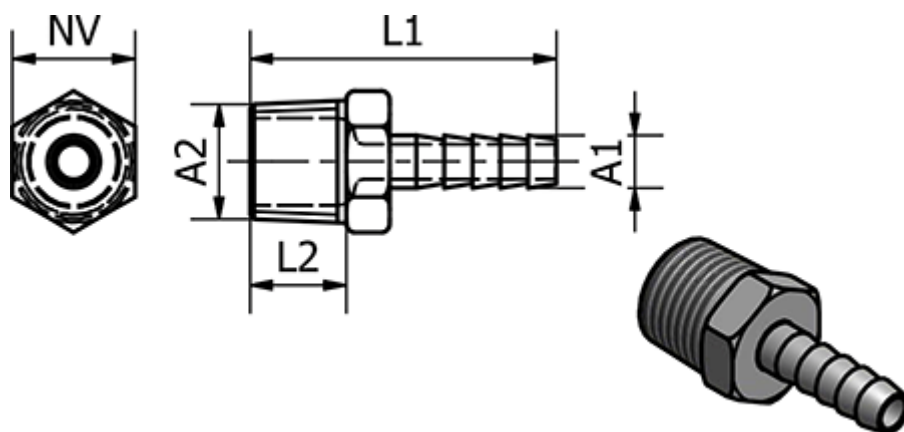

# Data Sheet

Article number: 586239505

Description: Tube Connector 239.505, Ø6 - G 1/4"  
Nickel-plated brass

## Measures

Ext. Hose Diameter A1	= 6
L1	= 32
L2	= 8
NV	= 17
Thread A2	= G 1/4"